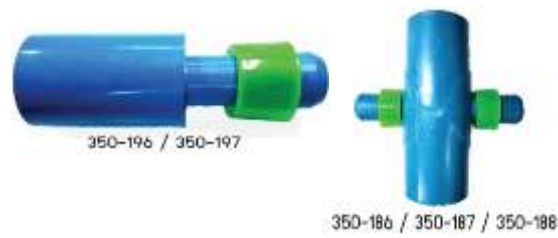

350-196	1/2"-16.5mm	Straight connector PVC + drip tape
350-197	3/4"-16.5mm	Straight connector PVC + drip tape
350-186	1"-16.5mm.	4 ways connector PVC + drip tape
350-187	1 1/2"-16.5mm	4 ways connector PVC + drip tape
350-188	2"-16.5mm.	4 ways connector PVC + drip tape